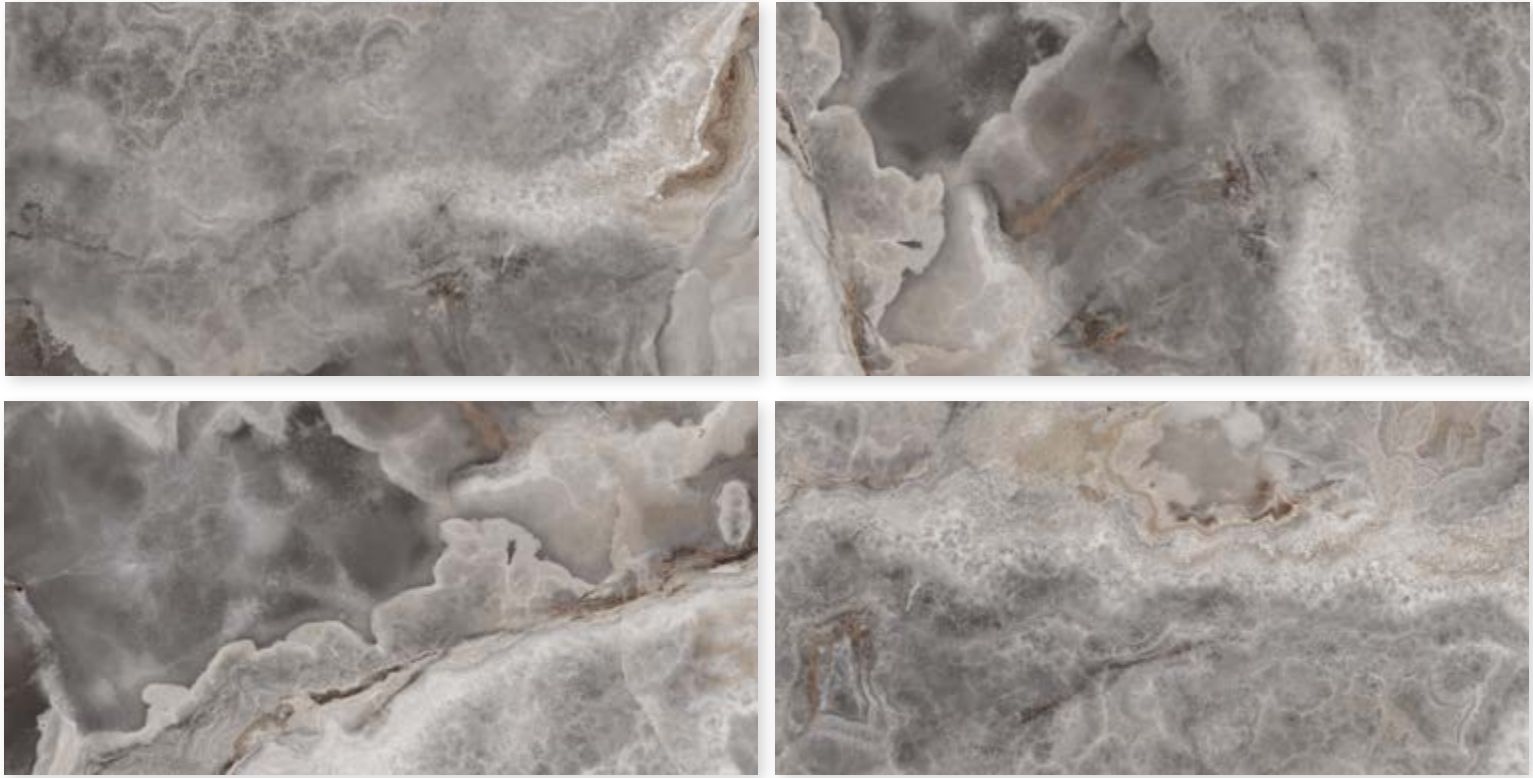

Gun Smoke Grande

60x120 Rectified Polished Porcelain

Grey